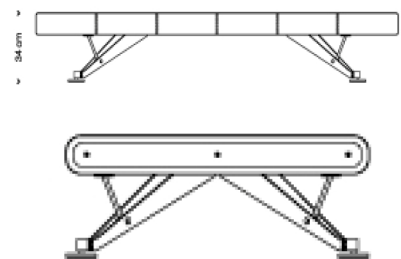

Rene Hougaard, *Designer*
2005